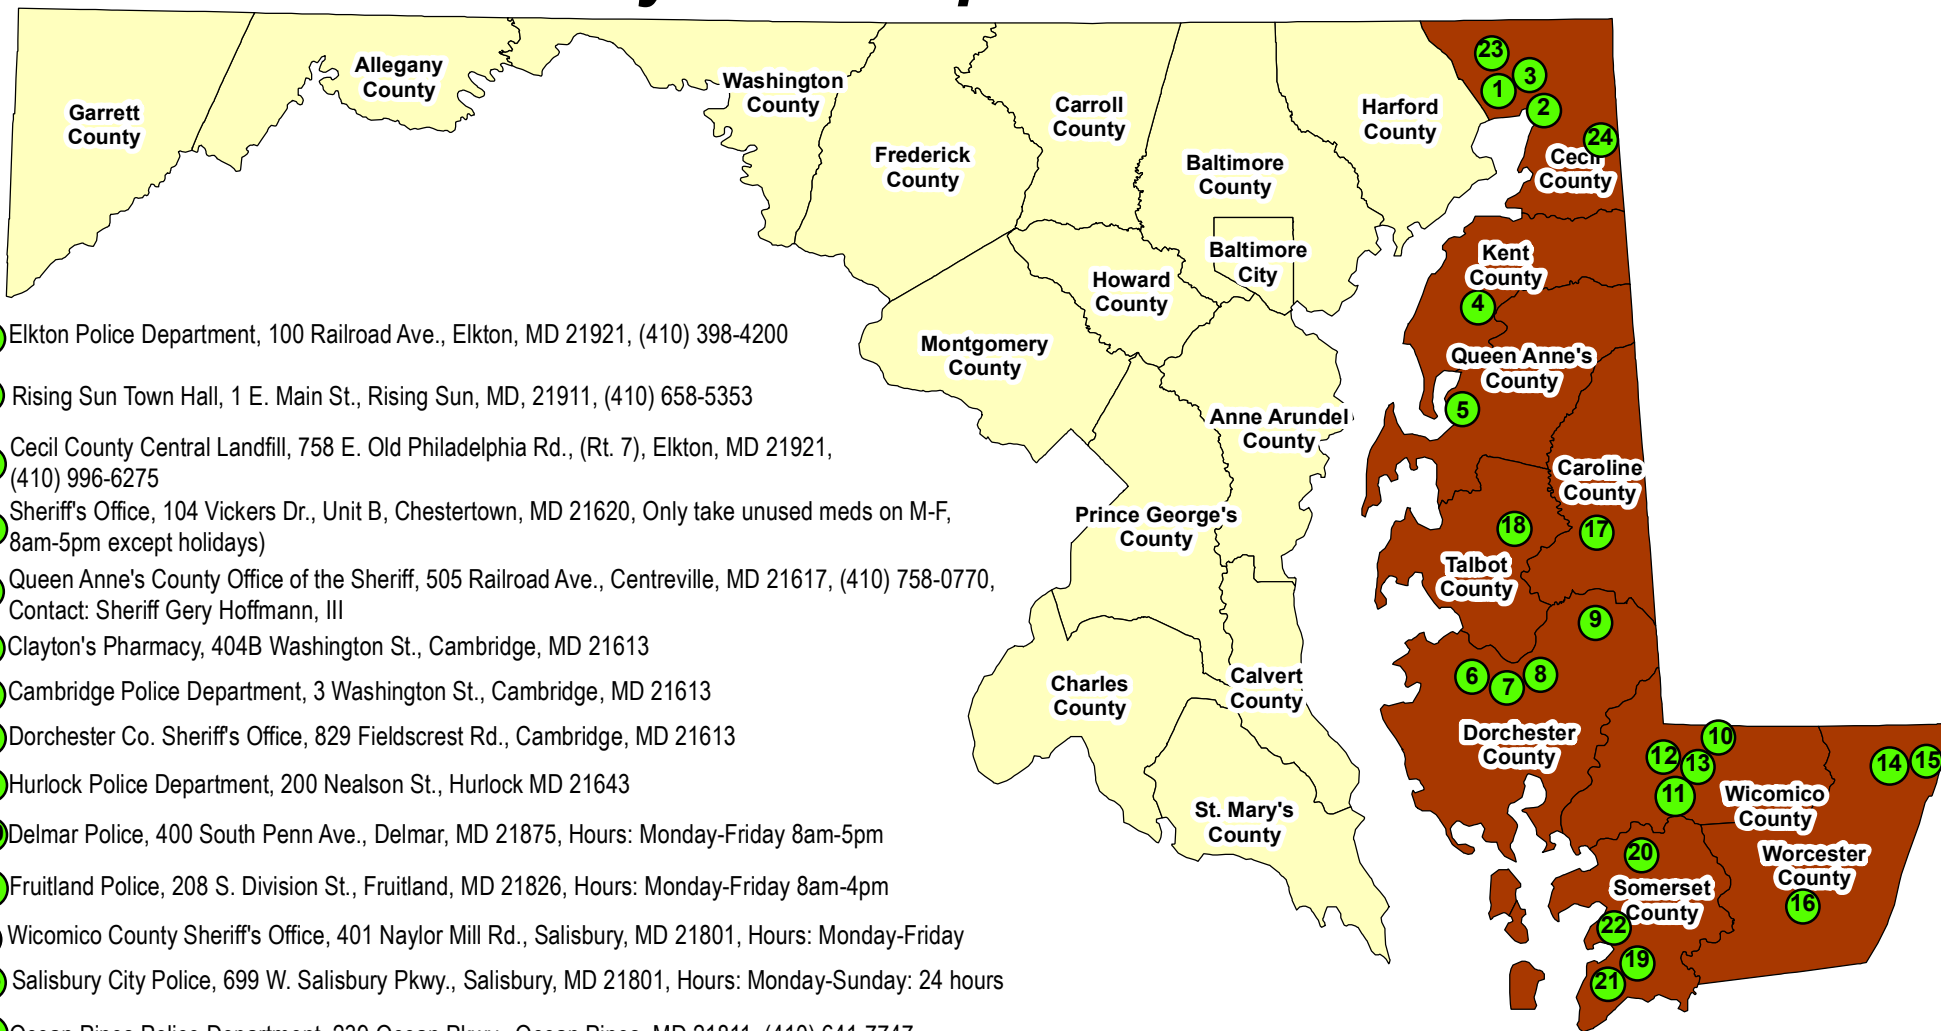

Eastern Maryland Drop Off/Collection Sites

- 1 Elkton Police Department, 100 Railroad Ave., Elkton, MD 21921, (410) 398-4200
- 2 Rising Sun Town Hall, 1 E. Main St., Rising Sun, MD, 21911, (410) 658-5353
- 3 Cecil County Central Landfill, 758 E. Old Philadelphia Rd., (Rt. 7), Elkton, MD 21921, (410) 996-6275
- 4 Sheriff's Office, 104 Vickers Dr., Unit B, Chestertown, MD 21620, Only take unused meds on M-F, 8am-5pm except holidays)
- 5 Queen Anne's County Office of the Sheriff, 505 Railroad Ave., Centreville, MD 21617, (410) 758-0770, Contact: Sheriff Gery Hoffmann, III
- 6 Clayton's Pharmacy, 404B Washington St., Cambridge, MD 21613
- 7 Cambridge Police Department, 3 Washington St., Cambridge, MD 21613
- 8 Dorchester Co. Sheriff's Office, 829 Fieldscrest Rd., Cambridge, MD 21613
- 9 Hurlock Police Department, 200 Nealson St., Hurlock MD 21643
- 10 Delmar Police, 400 South Penn Ave., Delmar, MD 21875, Hours: Monday-Friday 8am-5pm
- 11 Fruitland Police, 208 S. Division St., Fruitland, MD 21826, Hours: Monday-Friday 8am-4pm
- 12 Wicomico County Sheriff's Office, 401 Naylor Mill Rd., Salisbury, MD 21801, Hours: Monday-Friday
- 13 Salisbury City Police, 699 W. Salisbury Pkwy., Salisbury, MD 21801, Hours: Monday-Sunday: 24 hours
- 14 Ocean Pines Police Department, 239 Ocean Pkwy., Ocean Pines, MD 21811, (410) 641-7747
- 15 Ocean City Public Safety Building, Town of Ocen City, Emergency Services, 6501 Coastal Hwy, Ocean City, MD 21842 (410) 723-6616
- 16 Worcester County Government Center, 1 West Market St., Snow Hill, MD 21863
- 17 Town of Denton, Police Headquarters, 100 N.Third St., Denton, MD 21629
- 18 Talbot County Public Safety Center, 115 West Dover St., Easton, MD 21601, Lobby hours: 7 days a week- 5am to 9pm
- 19 Crisfield Discount Pharmacy, 347 W. Main St., Crisfield, Md 21817
- 20 Karemore Pharmacy, 1205 Somserset Ave., Princess Anne, MD 21853
- 21 Marion Pharmacy, 26427 Burton Ave., Crisfield, MD 21817
- 22 Somerset County Sheriff's Dept., 30426A Sam Barnes Rd., Westover, MD 21871